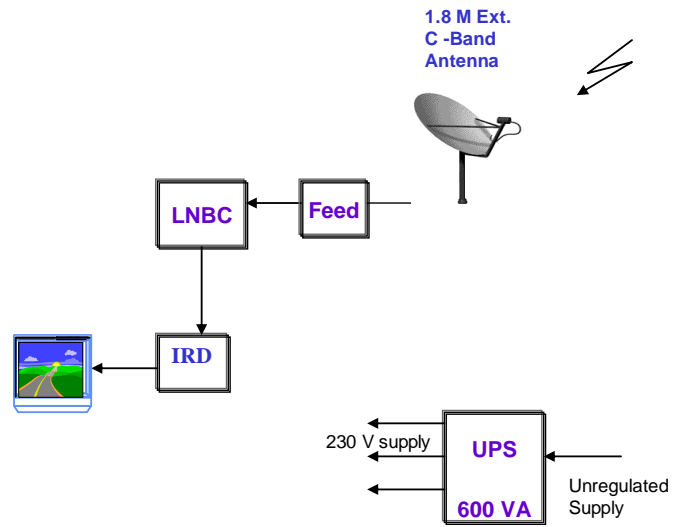

List of equipments under Receive Only Terminals (ROT)

Out Door Unit (ODU)/ Indoor Unit

S.No	Item Description	Make & Model
1	1.8 Meter Ext. C- band Rx offset antenna	BEL/EQVT
2	Stand for antenna	BEL/EQVT
3	Offset focal feed with mounting clamp for 1.8 Mt Antenna	BEL/EQVT
4	LNBC (+/- 500 Khz stability, 1.5 deg NT)	Norsat/ BEL/EQBT
5	L band IFL cable (20Mt)	BEL
6	Digital SETTOP Box with Remote control	BEL
7	29"/42" Inch Colour TV with Remote Control	Samsung/LG
8	Cabinet / Stand for all the indoor equipment	Pushpak
9	Cables & Connectors	BEL make
10	600va UPS with 4Hr backup to support all indoor equipments	Numeric

TDCC/Gramsat Networks: Rajasthan
ROTs at all Blocks/Panchayat Samiti Nodes

DVB ROTs at Blocks/Panchayat Samiti